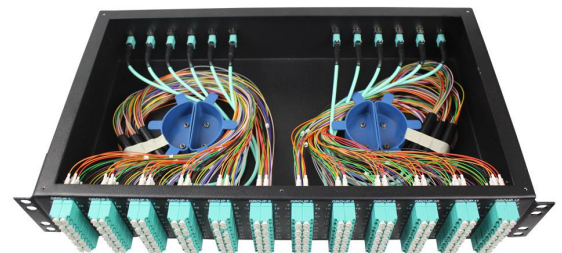

This rack mountable MPO/MTP patch panel ODU-L17 1U Rack is loaded with 24 LC QUAD connectors, giving it 96 ports total within 1U of rack space; 2U Rack is loaded with 120 LC Duplex connectors, giving it 240 ports total within 2U of rack space.

Features

- 96 LC Fiber Ports in 1RU or 240 LC Fiber Ports in 2RU with Flat Front
- Comprise from 24 QUAD/120 Duplex LC adapters at the front and 12 12-fiber/24-fiber MPO/MTP adapters at the back
- Available in SM, OM1, OM2, OM3 and OM4 fiber grades
- Flat Front Panel for Optimal Cable Routing
- Removable Top for Easier Fiber Cable Management
- Easily Accessible MPO/MTP Ports for Connection to Trunk Cable
- Compliant IEC-61754-7, EIA/TIA-604-5 & RoHS
- Factory terminated and tested
- MPO/MTP components feature superior optical and mechanical properties

Applications

- Data communication applications
- Data Center infrastructure
- Storage Area Network - Fiber Channel
- Emerging 40 and 100Gbps protocols compatible

1U

2U

1U

2U

Dimensions and Capability

Total Fiber Count	144
Dimensions(W*H*D)	1U, 485mm*250mm*44mm
	2U, 485mm*250mm*89mm
Fiber Optic Mode	SM OM1 OM2 OM3 OM4
Insert Loss(LC)	0.18(Avg); 0.30(Max)
Return Loss(LC)	> 55/65dB(UPC/APC)

Technical Specification

Front		
Front Adapter Type	LC	LC
Front Port Count	96	240
Front Port Fiber Count	QUAD	Duplex
Rear		
Rear Adapter Type	MPO/MTP	MPO/MTP
Rear Port Count	12	12
Rear Port Fiber Count	12	24