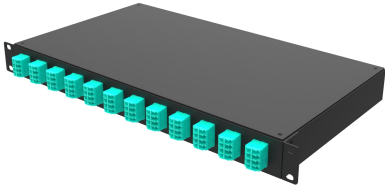

Part Details