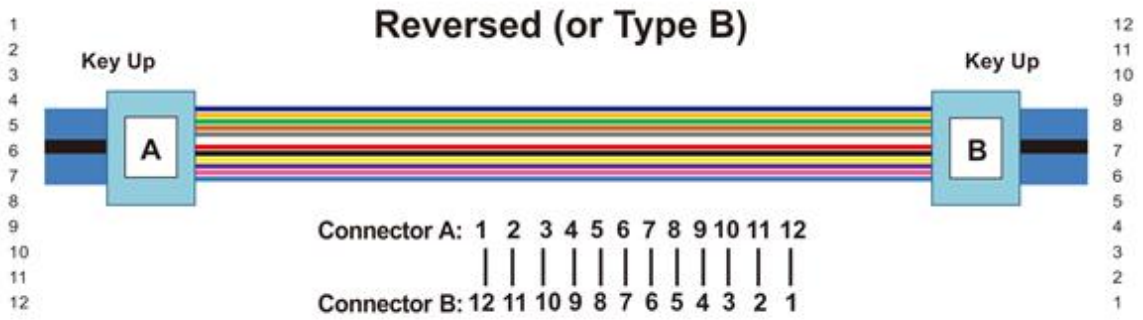

Features

- 96 LC Fiber Ports in 1RU or 240 LC Fiber Ports in 2RU with Flat Front
- Comprise from 24 QUAD/120 Duplex LC adapters at the front and 12 12-fiber/24-fiber MPO/MTP adapters at the back
- Available in SM, OM1, OM2, OM3 and OM4 fiber grades
- Flat Front Panel for Optimal Cable Routing
- Removable Top for Easier Fiber Cable Management
- Easily Accessible MPO/MTP Ports for Connection to Trunk Cable
- Compliant IEC-61754-7, EIA/TIA-604-5 & RoHS
- Factory terminated and tested
- MPO/MTP components feature superior optical and mechanical properties

Technical Specification

Front		
Front Adapter Type	LC	LC
Front Port Count	96	240
Front Port Fiber Count	QUAD	Duplex
Rear		
Rear Adapter Type	MPO/MTP	MPO/MTP
Rear Port Count	12	12
Rear Port Fiber Count	12	24

Pre-terminated MTP Technology-Polarity

Technical Drawings

Part Details

GROUP 1

GROUP 1

2	7
14	19
3	8
15	20
4	9
16	21
5	10
17	22
6	11
18	23

LongXing Telecom
Anju Road, Beilun District, Ningbo, China
info@lxtelecom.com
www.lxtelecom.com