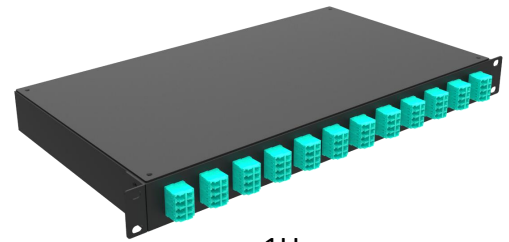

Flat MPO-LC Patch Panel

Ultra High Density

Overview

LongXing's Ultra High Density 1U/2U Rack is specially designed to accommodate high density cabling in high end Data Centre and Telecommunication central office environment. Front and rear cable management facilitates provides a neat and tidy solution for managing incoming and exiting cables.

This rack mountable MPO/MTP patch panel ODU-L17 1U Rack is loaded with 24 LC QUAD connectors, giving it 96 ports total within 1U of rack space; 2U Rack is loaded with 120 LC Duplex connectors, giving it 240 ports total within 2U of rack space.

Features

- 96 LC Fiber Ports in 1RU or 240 LC Fiber Ports in 2RU with Flat Front
- Comprise from 24 QUAD/120 Duplex LC adapters at the front and 12 12-fiber/24-fiber MPO/MTP adapters at the back
- Available in SM, OM1, OM2, OM3 and OM4 fiber grades
- Flat Front Panel for Optimal Cable Routing
- Removable Top for Easier Fiber Cable Management
- Easily Accessible MPO/MTP Ports for Connection to Trunk Cable
- Compliant IEC-61754-7, EIA/TIA-604-5 & RoHS
- Factory terminated and tested
- MPO/MTP components feature superior optical and mechanical properties

Applications

- Data communication applications
- Data Center infrastructure
- Storage Area Network - Fiber Channel
- Emerging 40 and 100Gbps protocols compatible

1U