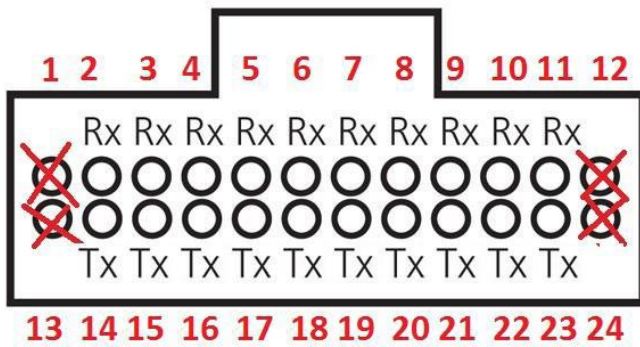

Pre-terminated MTP Technology-Polarity

Technical Drawings

Part Details

GROUP 1

GROUP 1

2	7
14	19
3	8
15	20
4	9
16	21
5	10
17	22
6	11
18	23

LongXing Telecom
Anju Road, Beilun District, Ningbo, China
info@lxtelecom.com
www.lxtelecom.com