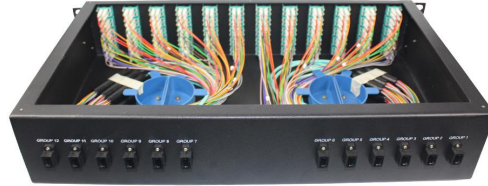

GROUP 1

2	7
14	19
3	8
15	20
4	9
16	21
5	10
17	22
6	11
18	23

LongXing Telecom
Anju Road, Beilun District, Ningbo, China
info@lxtelecom.com
www.lxtelecom.com

LongXing Telecom

LongXing Telecom

+86 574 87908988

+86 574 87908188

Ver: 270616

LONGXING

Structured Cabling Solutions