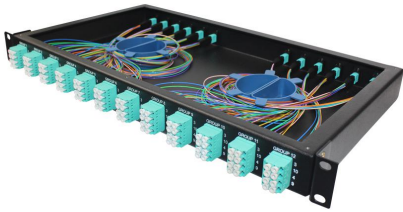

Part Details