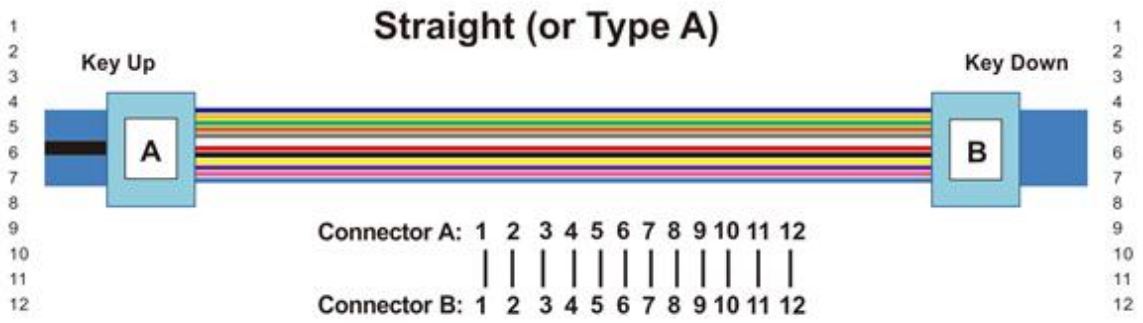

Features

- 96 LC Fiber Ports in 1RU or 240 LC Fiber Ports in 2RU with Flat Front
- Comprise from 24 QUAD/120 Duplex LC adapters at the front and 12 12-fiber/24-fiber MPO/MTP adapters at the back
- Available in SM, OM1, OM2, OM3 and OM4 fiber grades
- Flat Front Panel for Optimal Cable Routing
- Removable Top for Easier Fiber Cable Management
- Easily Accessible MPO/MTP Ports for Connection to Trunk Cable
- Compliant IEC-61754-7, EIA/TIA-604-5 & RoHS
- Factory terminated and tested
- MPO/MTP components feature superior optical and mechanical properties

Technical Specification

Front		
Front Adapter Type	LC	LC
Front Port Count	96	240
Front Port Fiber Count	QUAD	Duplex
Rear		
Rear Adapter Type	MPO/MTP	MPO/MTP
Rear Port Count	12	12
Rear Port Fiber Count	12	24

Pre-terminated MTP Technology-Polarity

Technical Drawings

Part Details

GROUP 1

GROUP 1

2	7
14	19
3	8
15	20
4	9
16	21
5	10
17	22
6	11
18	23

LongXing Telecom
Anju Road, Beilun District, Ningbo, China
info@lxtelecom.com
www.lxtelecom.com