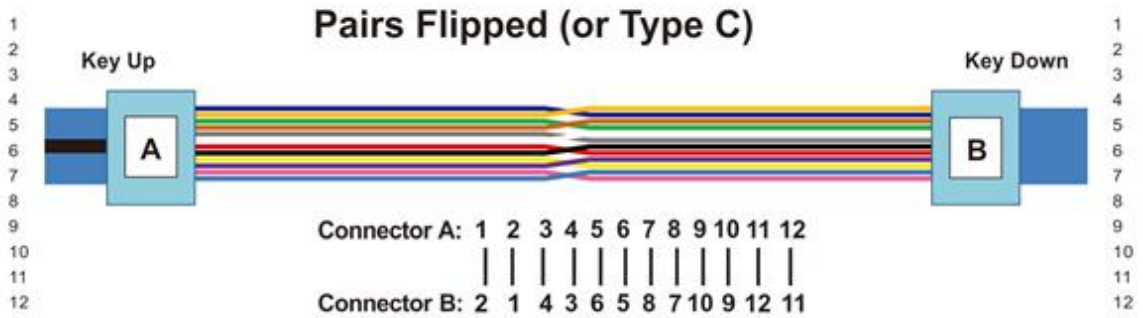

Features

- 96 LC Fiber Ports in 1RU or 240 LC Fiber Ports in 2RU with Flat Front
- Comprise from 24 QUAD/120 Duplex LC adapters at the front and 12 12-fiber/24-fiber MPO/MTP adapters at the back
- Available in SM, OM1, OM2, OM3 and OM4 fiber grades
- Flat Front Panel for Optimal Cable Routing
- Removable Top for Easier Fiber Cable Management
- Easily Accessible MPO/MTP Ports for Connection to Trunk Cable
- Compliant IEC-61754-7, EIA/TIA-604-5 & RoHS
- Factory terminated and tested
- MPO/MTP components feature superior optical and mechanical properties

Technical Specification

Front		
Front Adapter Type	LC	LC
Front Port Count	96	240
Front Port Fiber Count	QUAD	Duplex
Rear		
Rear Adapter Type	MPO/MTP	MPO/MTP
Rear Port Count	12	12
Rear Port Fiber Count	12	24

Pre-terminated MTP Technology-Polarity

Technical Drawings

Part Details

GROUP 1

GROUP 1

2	7
14	19
3	8
15	20
4	9
16	21
5	10
17	22
6	11
18	23

LongXing Telecom
Anju Road, Beilun District, Ningbo, China
info@lxtelecom.com
www.lxtelecom.com