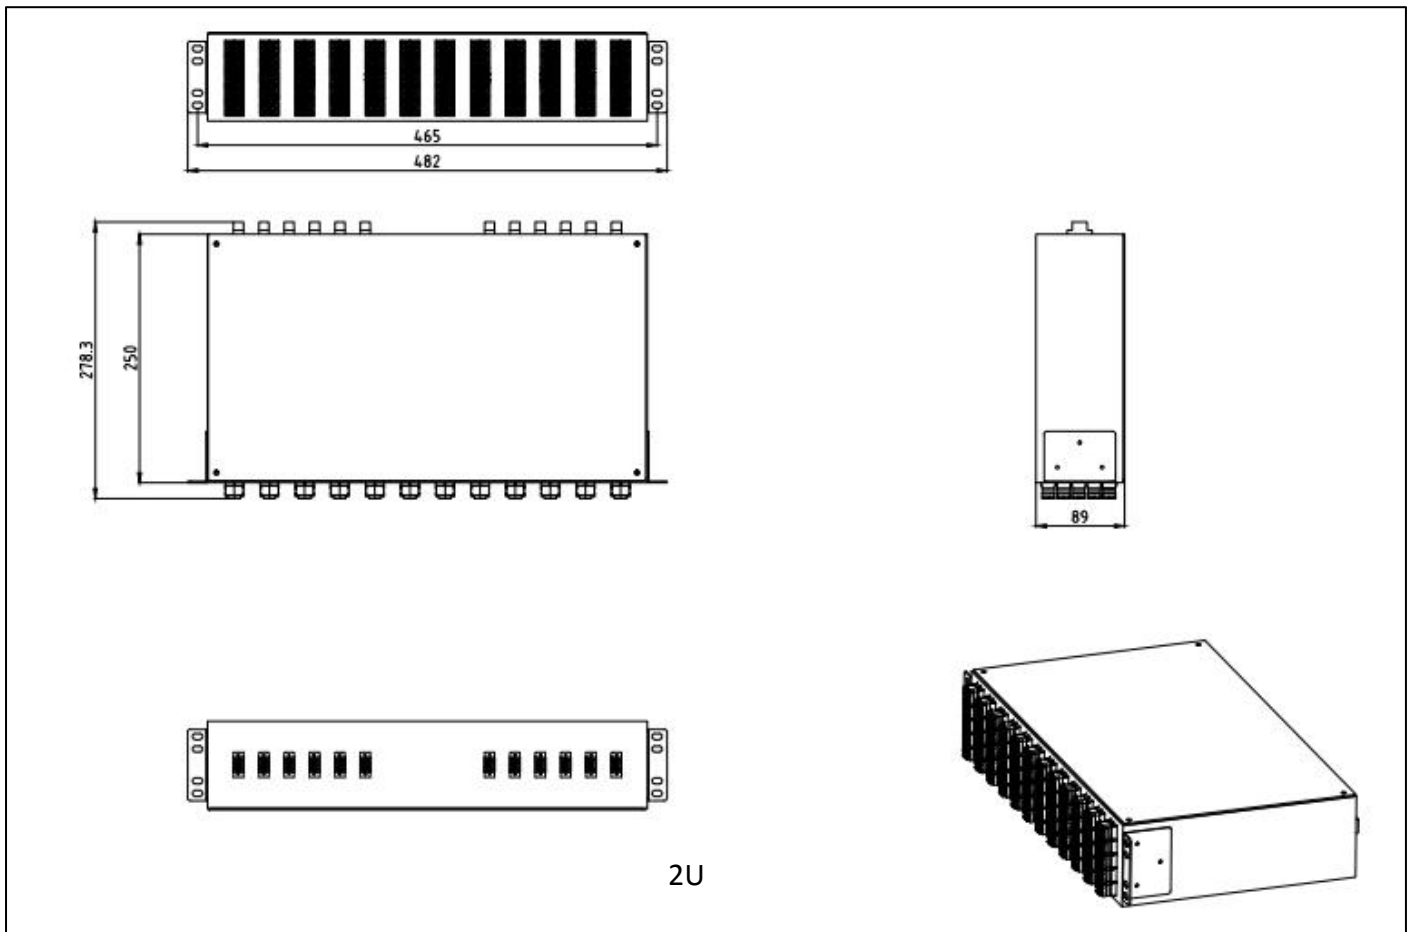

Technical Drawings