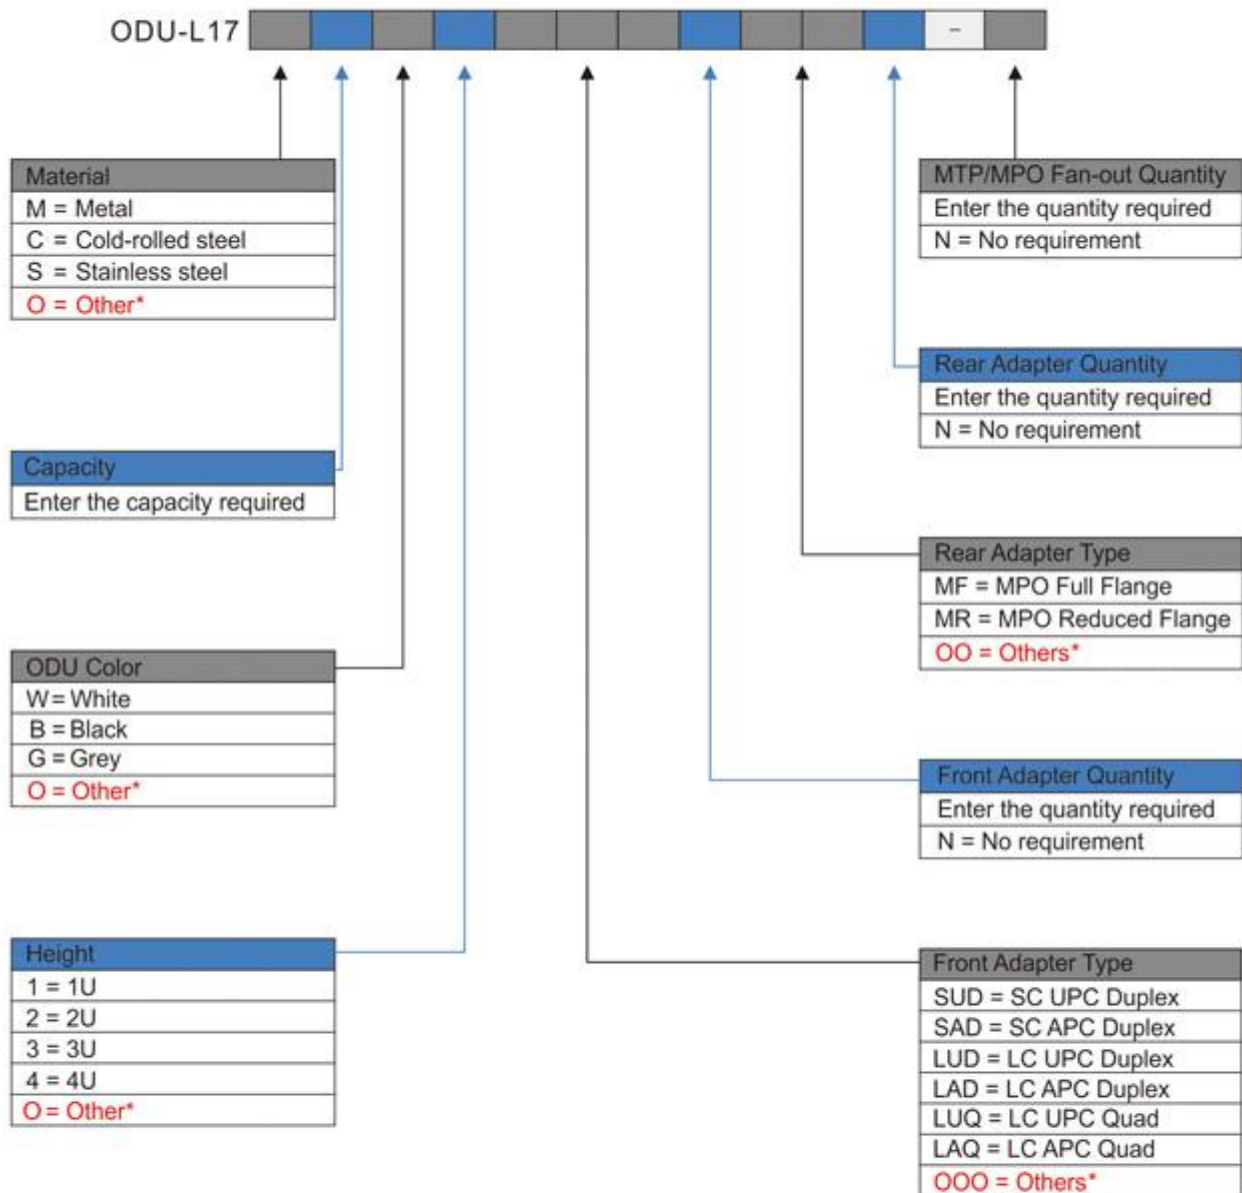

Features

- 96 LC Fiber Ports in 1RU or 240 LC Fiber Ports in 2RU with Flat Front
- Comprise from 24 QUAD/120 Duplex LC adapters at the front and 12 12-fiber/24-fiber MPO/MTP adapters at the back
- Available in SM, OM1, OM2, OM3 and OM4 fiber grades
- Flat Front Panel for Optimal Cable Routing
- Removable Top for Easier Fiber Cable Management
- Easily Accessible MPO/MTP Ports for Connection to Trunk Cable
- Compliant IEC-61754-7, EIA/TIA-604-5 & RoHS
- Factory terminated and tested
- MPO/MTP components feature superior optical and mechanical properties

Pre-terminated MTP Technology-Polarity

Technical Drawings

Part Details

GROUP 1

GROUP 1

2	7
14	19
3	8
15	20
4	9
16	21
5	10
17	22
6	11
18	23

LongXing Telecom
Anju Road, Beilun District, Ningbo, China
info@lxtelecom.com
www.lxtelecom.com

Ordering Example:

ODU-L17C96B1LUQ24MR12-12 Cold-rolled Steel, 96 cores, Black ODU, 1U, LC UPC Quad, 24 Front Adapters, MPO Reduced Flange, 12 Rear Adapters, 12 MTP/MPO Fan-out Cables.

Note: *If the required type of any item is not on the relevant list, please use "O", "OO" or "OOO" as the red cells indicate, and kindly state the required type in the description of PO.