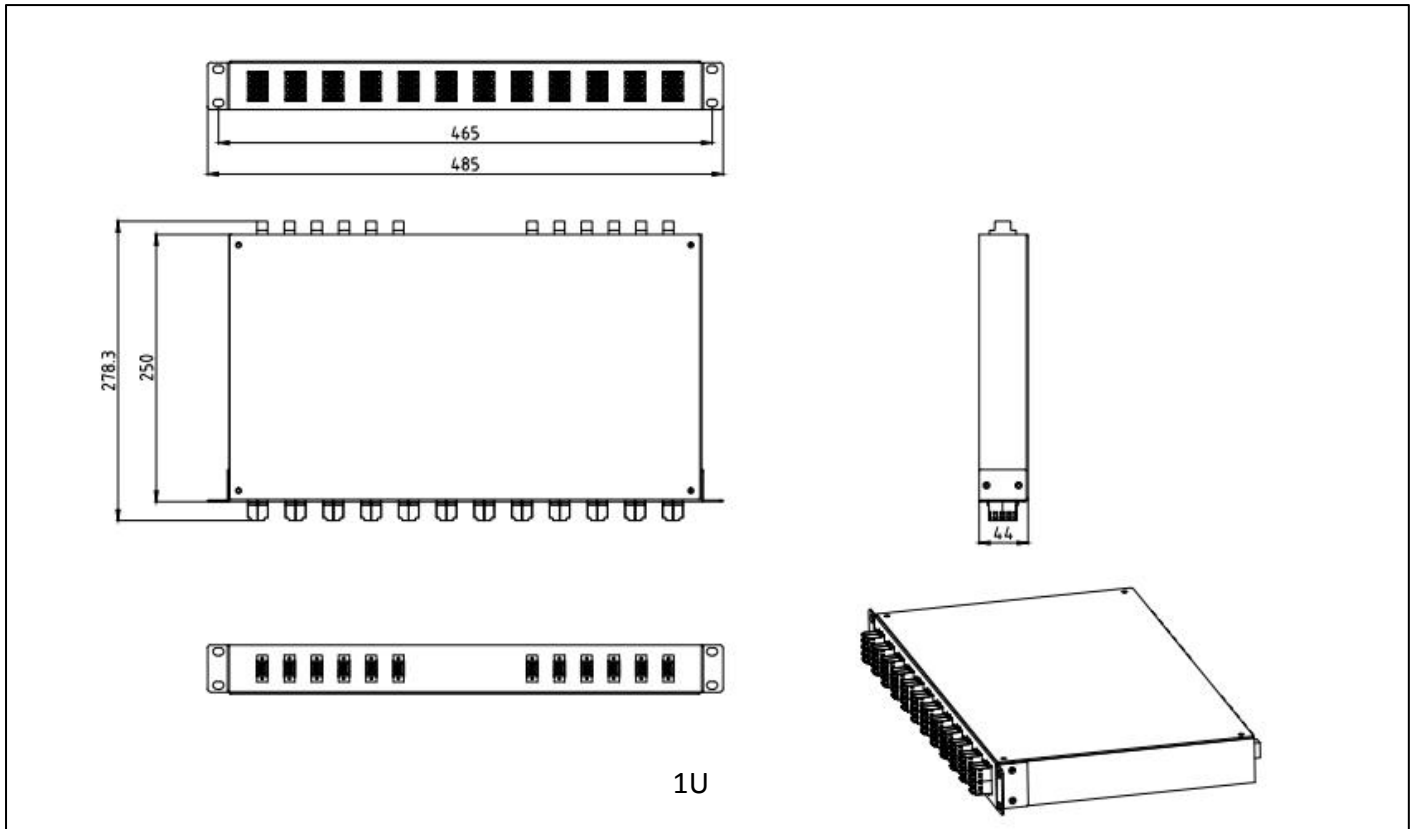

Technical Drawings