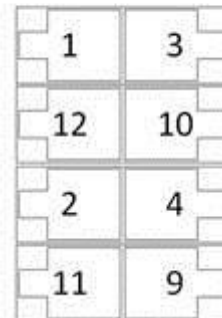

Pre-terminated MTP Technology-Polarity

Technical Drawings

Part Details

GROUP 1

GROUP 1

2	7
14	19
3	8
15	20
4	9
16	21
5	10
17	22
6	11
18	23

LongXing Telecom
Anju Road, Beilun District, Ningbo, China
info@lxtelecom.com
www.lxtelecom.com