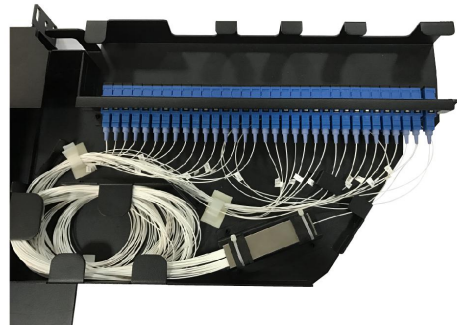

Part Details

LongXing Telecom

Anju Road, Beilun District, Ningbo, China

info@lxtelecom.com

www.lxtelecom.com

LongXing Telecom

LongXingTelecom

+86 574 87908988

+86 574 87908188

Ver: 160117

LONGXING

Structured Cabling Solutions