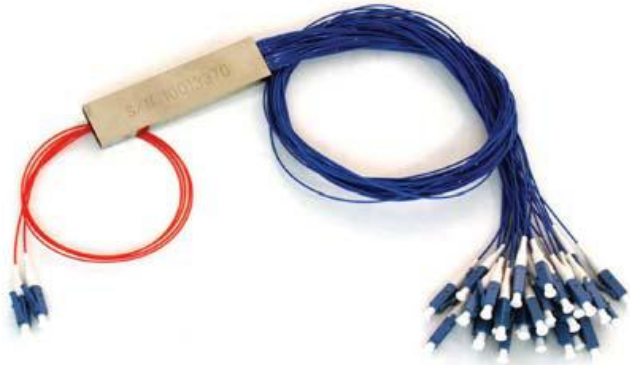

Rack Mount Splitting Panel

ODU-L24

Overview

LongXing's Rack Mount Patch Panel ODU-L24 is an integrated unit for fiber management with a protection function, to hold OSPW PLC Mini Type Splitter.

Ensures professional cable management and ease of fiber termination with front cable manager for patch cords. This high-density patch panel is constructed of light weight, yet durable, rolled steel.

OSPW PLC Mini Type Splitter must be ordered separately. The splitters are available loaded with either LC or SC type adapters.

Features

- 1 U (enables splitting up to 32 SC or 64 LC ports)
- Swing Out system with front cable management for patch cords
- Manages small & large quantities of fiber with a high packing density
- Compact Design
- Mount to standard EIA 19 " rack rails
- Steel construction with Black Powder Coating
- Ensure signal integrity, proper cable routing, bend radius control and cable protection
- Provide higher patch field density in fewer rack units saving valuable space
- Assures flexibility and ease of network deployment and moves, adds, and changes
- Provides a complete system solution for connectivity
- 1:2, 1:4, 2:4, 1:8, 2:8, 1:16, 2:16, 1:32, 2:32, 1:64, 2:64 splitters of SC/LC connector types can be embedded inside.

LongXing Telecom
Anju Road, Beilun District, Ningbo, China
info@lxtelecom.com
www.lxtelecom.com

LongXing Telecom

LongXingTelecom

+86 574 87908988

+86 574 87908188

Ver: 160117

LONGXING

Structured Cabling Solutions

Shipping Information

Package Contents	Patch panel, 1 unit
Package Dimensions(W*H*D)	530mm*380mm*115mm
Material	Carton box
Weight	3 KG
Lead Time	10-15 working days normally

OSPW PLC Mini Type Splitter

Ratio: 2*32