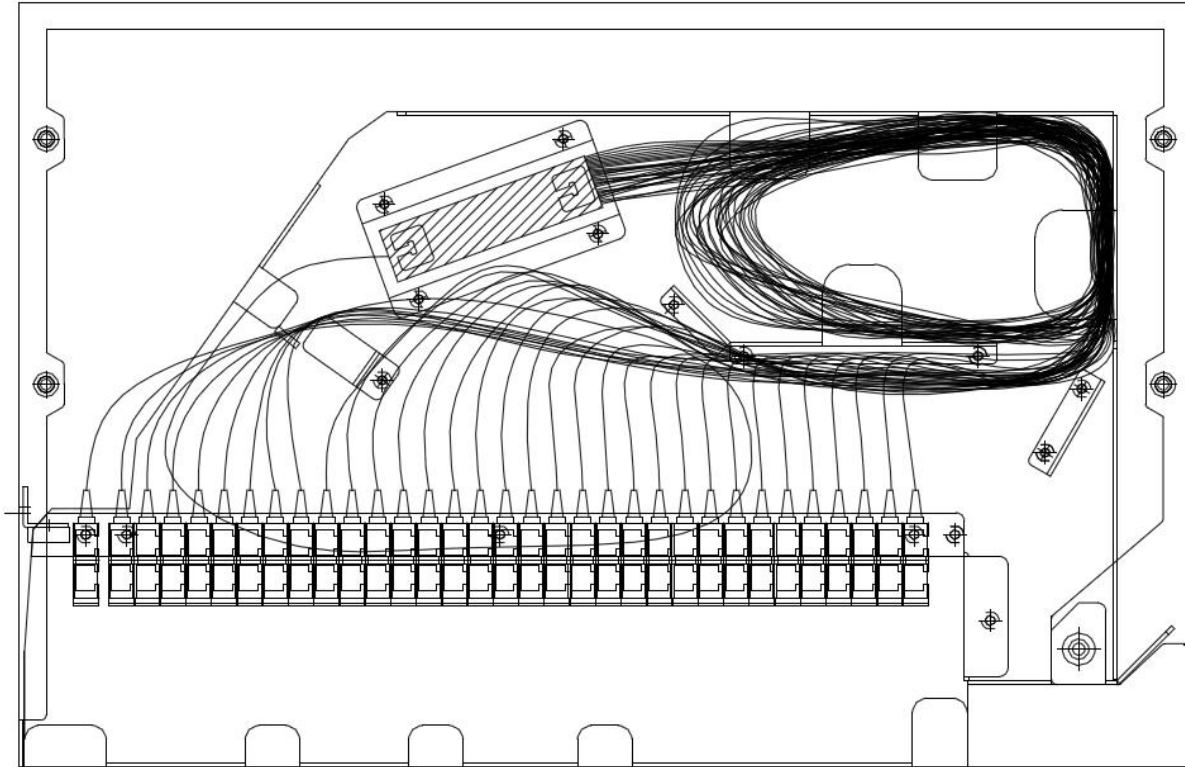

Rack Mount Splitting Panel

ODU-L24

Overview

LongXing's Rack Mount Patch Panel ODU-L24 is an integrated unit for fiber management with a protection function, to hold OSPW PLC Mini Type Splitter.

Ensures professional cable management and ease of fiber termination with front cable manager for patch cords. This high-density patch panel is constructed of light weight, yet durable, rolled steel.

OSPW PLC Mini Type Splitter must be ordered separately. The splitters are available loaded with either LC or SC type adapters.

Features

- 1 U (enables splitting up to 32 SC or 64 LC ports)
- Swing Out system with front cable management for patch cords
- Manages small & large quantities of fiber with a high packing density
- Compact Design
- Mount to standard EIA 19 " rack rails
- Steel construction with Black Powder Coating
- Ensure signal integrity, proper cable routing, bend radius control and cable protection
- Provide higher patch field density in fewer rack units saving valuable space
- Assures flexibility and ease of network deployment and moves, adds, and changes
- Provides a complete system solution for connectivity
- 1:2, 1:4, 2:4, 1:8, 2:8, 1:16, 2:16, 1:32, 2:32, 1:64, 2:64 splitters of SC/LC connector types can be embedded inside.

Shipping Information

Package Contents	Patch panel, 1 unit
Package Dimensions(W*H*D)	530mm*380mm*115mm
Material	Carton box
Weight	3 KG
Lead Time	10-15 working days normally

OSPW PLC Mini Type Splitter

Ratio: 2*32

Technical Drawings

Technical Drawings

Part Details

LongXing Telecom

Anju Road, Beilun District, Ningbo, China

info@lxtelecom.com

www.lxtelecom.com

LongXing Telecom