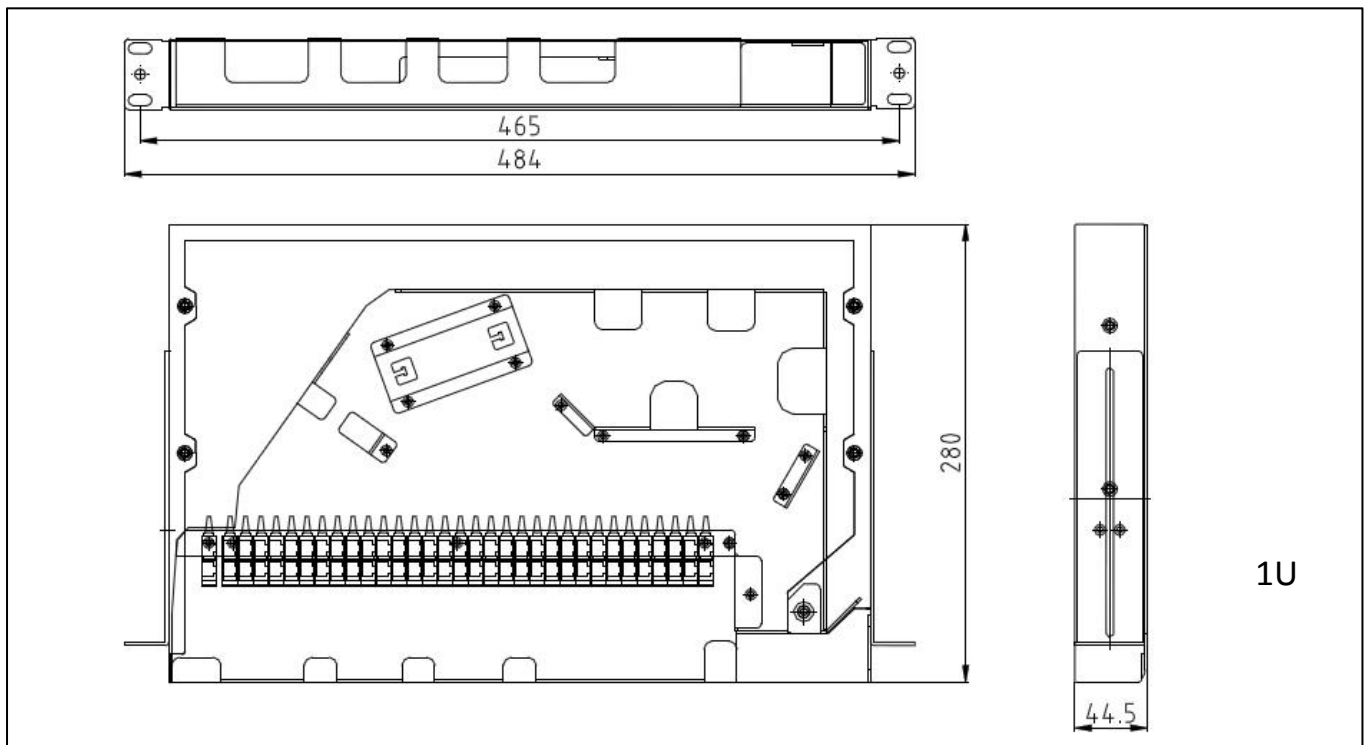

OSPW PLC Mini Type Splitter must be ordered separately. The splitters are available loaded with either LC or SC type adapters.

Features

- 1 U (enables splitting up to 32 SC or 64 LC ports)
- Swing Out system with front cable management for patch cords
- Manages small & large quantities of fiber with a high packing density
- Compact Design
- Mount to standard EIA 19 " rack rails
- Steel construction with Black Powder Coating
- Ensure signal integrity, proper cable routing, bend radius control and cable protection
- Provide higher patch field density in fewer rack units saving valuable space
- Assures flexibility and ease of network deployment and moves, adds, and changes
- Provides a complete system solution for connectivity
- 1:2, 1:4, 2:4, 1:8, 2:8, 1:16, 2:16, 1:32, 2:32, 1:64, 2:64 splitters of SC/LC connector types can be embedded inside.

Dimensions and Capability

height	Depth	Width	Capacity	Quantity of Splitter
1U / 44.5mm	280	19 "	32 SC	Qty. 1, 1*32 / 2*32
1U / 44.5mm	280	19 "	64 LC	Qty. 1, 1*64 / 2*64

* Customized design available upon request.

Shipping Information

Package Contents	Patch panel, 1 unit
Package Dimensions(W*H*D)	530mm*380mm*115mm
Material	Carton box
Weight	3 KG
Lead Time	10-15 working days normally

OSPW PLC Mini Type Splitter

Ratio: 2*32

Technical Drawings

Technical Drawings

Part Details

LongXing Telecom

Anju Road, Beilun District, Ningbo, China

info@lxtelecom.com

www.lxtelecom.com

LongXing Telecom