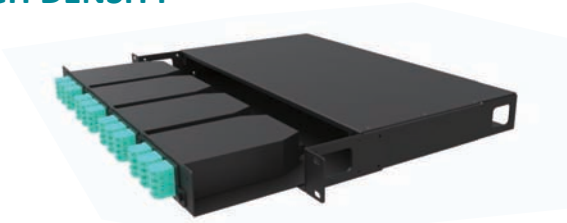

 +86 574 87917627

 +86 574 87908188

Ver: 080916

Scan to download catalog

ULTRA DENSITY

Most densely populated patch panels

- 1U Angled or 1U Flat
- Up to 144 fiber in 1U, LC to MPO
- Factory configured for rapid deployment
- Single-mode or multimode (OM3/OM4)
- [View Availability on lxtelecom.com](#)

MPO HARNESES

- Pre-terminated MPO-LC or MPO-SC
- 12 or 24 pin MPO connectors
- Connect directly to equipments
- [View Availability on lxtelecom.com](#)

MPO TRUNK CABLES

- Pre-terminated 40G/100G backbone
- 12 or 24 pin MPO connectors
- MPO cassette to cassette connections
- [View Availability on lxtelecom.com](#)

HIGH DENSITY

Modular patch panels fully loaded with MPO cassettes

- 1U or 3U (max 4 MPO cassettes per 1U)
- Up to 96 fiber in 1U, LC to MPO
- Work with MPO Cassettes
- Factory configured or build your own
- [View Availability on lxtelecom.com](#)

MPO CASSETTES

- Up to 4 cassettes in 1U
- 12, 24, or 36 fiber per cassette
- Easy installation/replacement
- [View Availability on lxtelecom.com](#)

HIGH DENSITY

Modular patch panels fully loaded with adapter plates