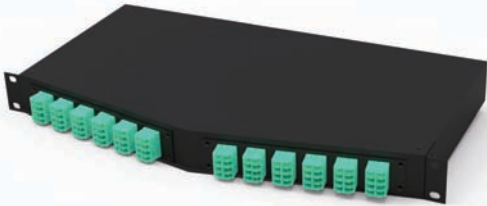

 +86 574 87917627

 +86 574 87908188

Ver: 080916

Scan to download catalog

ULTRA DENSITY

Most densely populated patch panels

- 1U Angled or 1U Flat
- Up to 144 fiber in 1U, LC to MPO
- Factory configured for rapid deployment
- Single-mode or multimode (OM3/OM4)
- [View Availability on lxtelecom.com](#)

MPO HARNESES

- Pre-terminated MPO-LC or MPO-SC
- 12 or 24 pin MPO connectors
- Connect directly to equipments
- [View Availability on lxtelecom.com](#)

MPO TRUNK CABLES

- Pre-terminated 40G/100G backbone
- 12 or 24 pin MPO connectors
- MPO cassette to cassette connections
- [View Availability on lxtelecom.com](#)

HIGH DENSITY

Modular patch panels fully loaded with MPO cassettes

- 1U or 3U (max 4 MPO cassettes per 1U)
- Up to 96 fiber in 1U, LC to MPO
- Work with MPO Cassettes
- Factory configured or build your own
- [View Availability on lxtelecom.com](#)

MPO CASSETTES

- Up to 4 cassettes in 1U
- 12, 24, or 36 fiber per cassette
- Easy installation/replacement
- [View Availability on lxtelecom.com](#)

HIGH DENSITY

Modular patch panels fully loaded with adapter plates