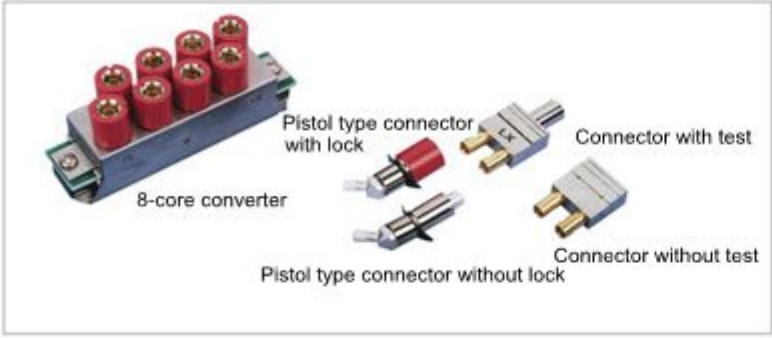

## Overview

A Digital Distribution Frame (DDF) is the interface when coaxial cable has to be terminated, organized or cross-connected in long-distant transport networks, or in access networks close to subscribers.

## Descriptions

- The frame is consisted of basic frame and expansion frame and made from special aluminum alloy with the advantage of convenient installation.
- Unit structure is adopted with the advantage of flexible and convenient configuration and installation.
- The installation plate for coaxial connector is made from stainless steel with pleasing appearance and good performance of anti-erosion.
- 75 Ω/120 Ω converter can be provided if required by user.
- Wire passing plate is provided for the frame to facilitate cable arrangement, as well as notepad is supplied to indicate wire number and direction so as facilitate user to identify cable during maintenance.
- The coaxial connector is treated with gold plating so as to ensure contact reliability and safety.
- The coaxial connector is equipped with reliable reed type lock structure for easy disassembly.
- The frame is provided with perfect earth system.

## Specifications

EXTERNAL DIMENSION (H * W * D)	MAXIMUM CAPACITY (ALL ARE CROSS CONNECTION)	REMARK
2600 *360* 450	10 systems, 100 systems (10 units)/frame	1) Basic frame.
2200(2000) *360* 450	10 systems, 80 systems (8 units)/frame	2) Capacity is doubled if double sides used.
2600 *240* 450	10 systems, 100 systems (10units)/frame	1) Expansion frame
2200(2000) *240* 450	10 systems, 80 systems (8 units)/frame	2) Capacity is doubled if double sides used

● FIXED UNIT

● ROTARY UNIT

● TOOL & ACCESSORY