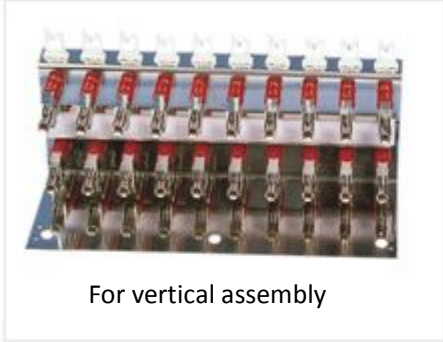

● FIXED UNIT