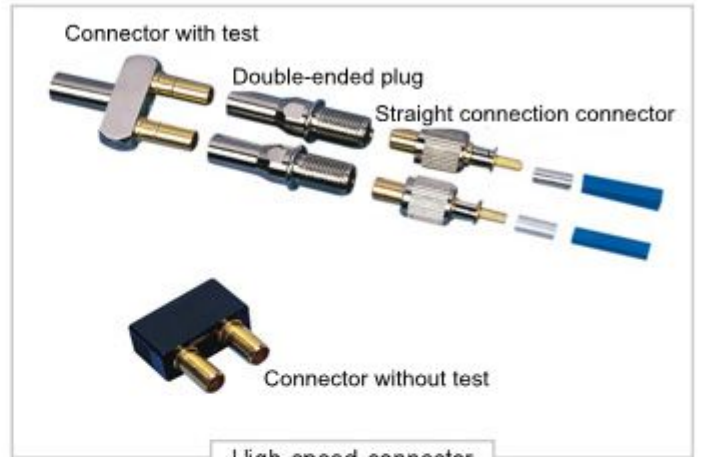

Digital Distribution Frame (75 Ω)

MPX56-75

Overview

A Digital Distribution Frame (DDF) is the interface when coaxial cable has to be terminated, organized or cross-connected in long-distant transport networks, or in access networks close to subscribers. LongXing is expert in producing DDF products and currently providing products to China's main telecom networks in 28 provinces. The frame is equipped with perfect earth system, and 75 Ω / 120 Ω convertor can be provided at user's requirement. 75 Ω Digital Distribution Frames are used to terminate, cross-connect and inter-connect. 75 Ω coaxial cables, and to supervise digital transmission equipment.

Descriptions

- The frame is made from quality materials such as aluminum alloy, steel plate etc. The surface is treated by way of galvanization, oxidization, plastics coating etc. The structure is stable with pleasing appearance.
- Module structure is adopted for flexible and easy installation and deployment.
- Rotary structure is designed for each unit. The unit can be rotated downward freely for convenient cable connection and maintenance
- Enough wire hooking rings and support trays are provided for the frame for easy cable laying.
- The frame is equipped with perfect earth system
- The shield cover of coaxial connector is treated with epoxy static plastics spray with pleasing appearance and good performance of anti-erosion.
- The contact reed of module is treated with gold plating so as to ensure contact reliability and safety.

● CONNECTOR & PLUG

High speed connector

● TOOL & ACCESSORY