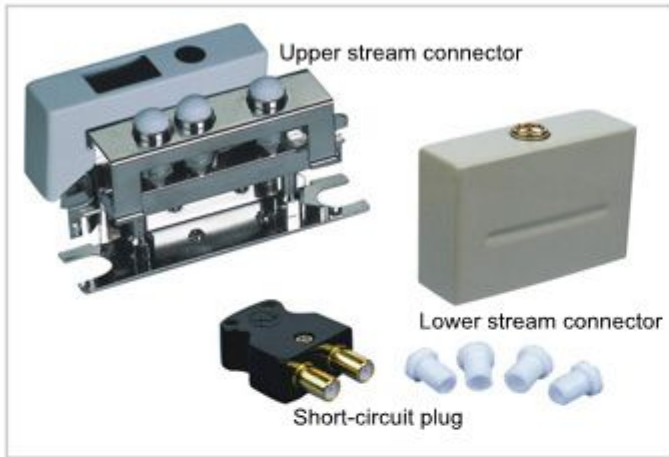

● CONNECTOR & PLUG

High speed connector