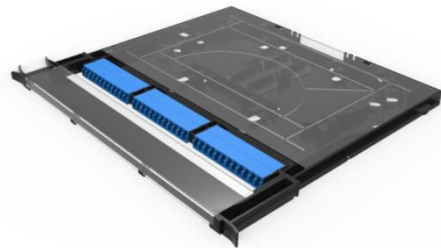

Dimensions and Capability

Height	Depth(mm)	Width	Module H1		Module Quantity
			Capacity		
			SC	LC	
1U (without cover)	280	19"/21"/23"	72	108	3
2U	280	19"/21"/23"	144	216	6
3U	280	19"/21"/23"	216	324	9
4U	280	19"/21"/23"	288	432	12

* Height is upon request.

Shipping Information

Package Contents	Patch panel, 1 unit
Package Dimensions(W*H*D)	It depends on the dimensions of the product
Material	Carton box
Weight	It depends on the dimensions of the product
Lead Time	10-15 working days normally

LongXing Telecom

Anju Road, Beilun District, Ningbo, China

info@lxtelecom.com

www.lxtelecom.com

LongXing Telecom

LongXingTelecom

+86 574 87908988

+86 574 87908188

Ver: 080116

LONGXING

Structured Cabling Solutions

Part Details

LongXing Telecom
Anju Road, Beilun District, Ningbo, China
info@lxtelecom.com
www.lxtelecom.com

LongXing Telecom

LongXingTelecom

+86 574 87908988

+86 574 87908188

Ver: 080116

LONGXING

Structured Cabling Solutions