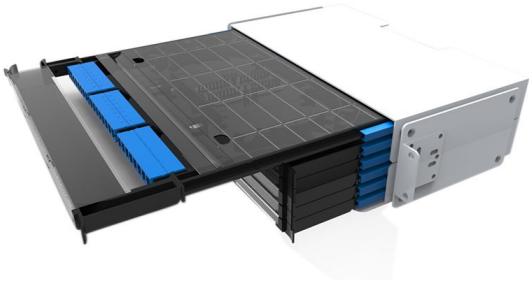

Dimensions and Capability

Height	Depth(mm)	Width	Module H1		Module Quantity
			Capacity		
			SC	LC	
1U (without cover)	280	19"/21"/23"	72	108	3
2U	280	19"/21"/23"	144	216	6
3U	280	19"/21"/23"	216	324	9
4U	280	19"/21"/23"	288	432	12

* Height is upon request.

Shipping Information

Package Contents	Patch panel, 1 unit
Package Dimensions(W*H*D)	It depends on the dimensions of the product
Material	Carton box
Weight	It depends on the dimensions of the product
Lead Time	10-15 working days normally

LongXing Telecom

Anju Road, Beilun District, Ningbo, China

info@lxtelecom.com

www.lxtelecom.com

LongXing Telecom

LongXingTelecom

+86 574 87908988

+86 574 87908188

Ver: 080116

LONGXING

Structured Cabling Solutions

Part Details

LongXing Telecom
Anju Road, Beilun District, Ningbo, China
info@lxtelecom.com
www.lxtelecom.com

LongXing Telecom

LongXingTelecom

+86 574 87908988

+86 574 87908188

Ver: 080116

LONGXING

Structured Cabling Solutions