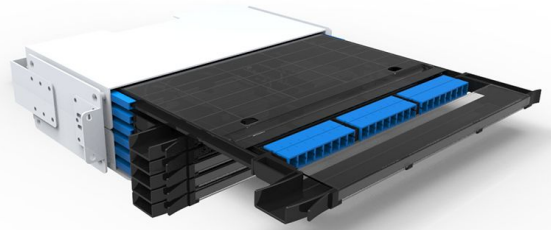

Dimensions and Capability

Height	Depth(mm)	Width	Module H1		Module Quantity
			Capacity		
			SC	LC	
1U (without cover)	280	19"/21"/23"	72	108	3
2U	280	19"/21"/23"	144	216	6
3U	280	19"/21"/23"	216	324	9
4U	280	19"/21"/23"	288	432	12

* Height is upon request.

Shipping Information

Package Contents	Patch panel, 1 unit
Package Dimensions(W*H*D)	It depends on the dimensions of the product
Material	Carton box
Weight	It depends on the dimensions of the product
Lead Time	10-15 working days normally

LongXing Telecom

Anju Road, Beilun District, Ningbo, China

info@lxtelecom.com

www.lxtelecom.com

LongXing Telecom

LongXingTelecom

+86 574 87908988

+86 574 87908188

Ver: 080116

LONGXING

Structured Cabling Solutions

Part Details

LongXing Telecom
Anju Road, Beilun District, Ningbo, China
info@lxtelecom.com
www.lxtelecom.com

LongXing Telecom

LongXingTelecom

+86 574 87908988

+86 574 87908188

Ver: 080116

LONGXING

Structured Cabling Solutions